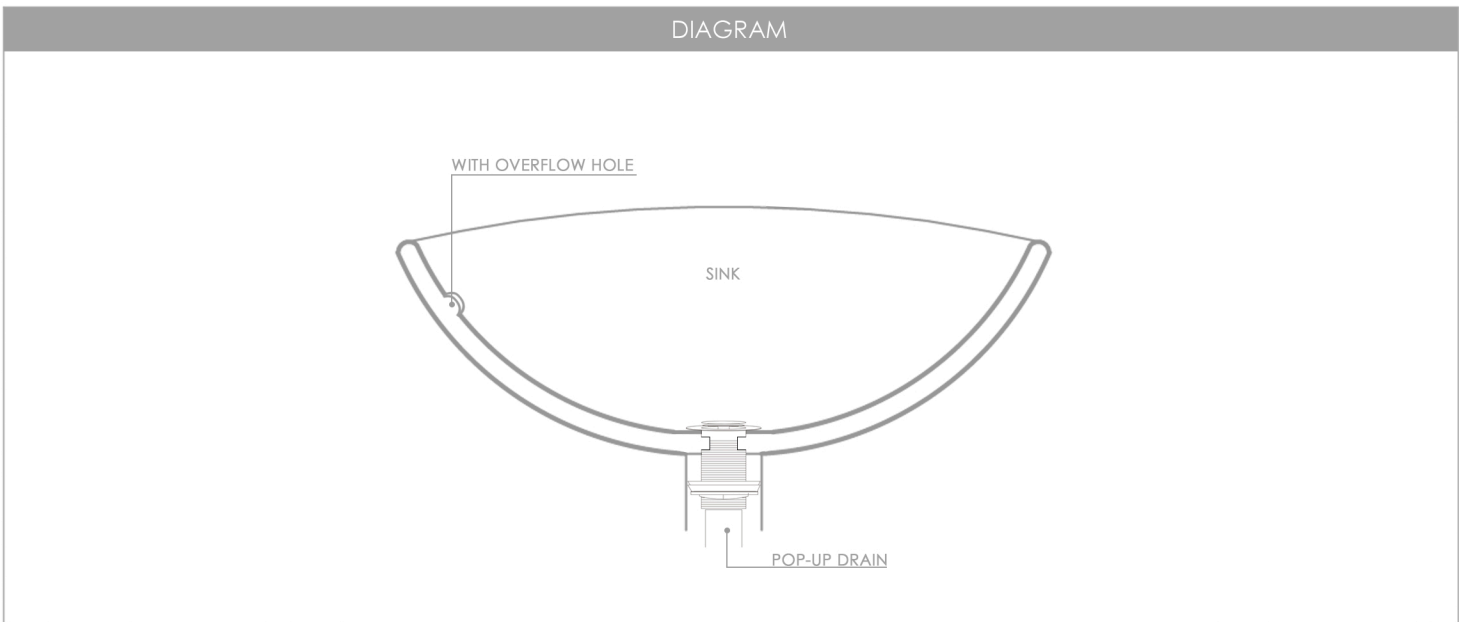

# POP-UP DRAIN

## D-700

WITH OVERFLOW

FOR USE W/ UNDERMOUNT PORCELAIN SINK

**DRAIN FINISH**

		
BRUSHED NICKEL (B)	POLISHED CHROME (C)	MATTE BLACK (N)

**TYPE**

**STANDARD**

**MATERIAL**

BRASS

**CONNECTION**

DRAIN HOLE  
1 1/4"

**STANDARDS COMPLIANCE**

C<sup>®</sup>

**WARRANTY**

This product is covered by a limited lifetime warranty. Consult our website for complete details.

# DRAIN ESCAMOTABLE

D-700

AVEC TROP-PLEIN

À UTILISER AVEC ÉVIER EN PORCELAINE ENCASTRÉ

FINITION DRAINANTE

NICKEL BROSSÉ (B)	CHROME (C)	NOIR MAT (N)

TYPE

**STANDARD**